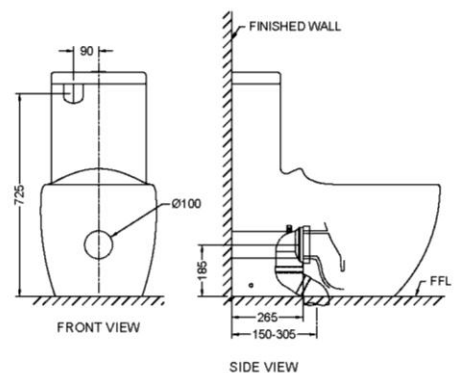

One-Piece Water Closet

PRODUCT FEATURES

- One-piece low capacity dual flushing system water closet
- Dual Flush system to allow option for appropriate water usage
- Chrome plated push type button
- Universal height
- Fully glazed trap-way

FLUSHING TYPE

- Wash down

PRODUCT SPECIFICATIONS

- Dimension : 745 (L) x 415 (W) x 800 (H) mm
- Rough-in : P-Trap 185mm
S-Trap 150mm to 305mm
- Material : Vitreous China
- Water Supply Connection : G 1/2"
- Minimum Water Pressure : 55 kPa
- Seat and Cover : FT-SC1020US4 (Urea) Soft-closing
FT-SC0101PS (PP) Soft-closing

DISCHARGE VOLUME

- Full Flush : 4.5 – 6 Litre per flush
- Reduced Flush : 3.0 Litre per flush

OPTIONAL FEATURE:

Anti-Bacterial
Technology

TECHNICAL DRAWING

INSTALLATION DETAILS

All dimension in mm.