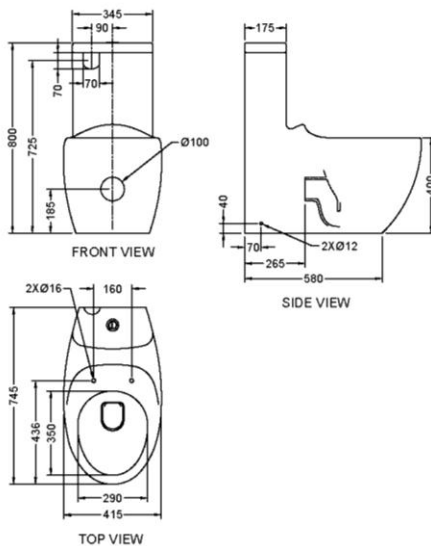

One-Piece Water Closet

PRODUCT FEATURES

- One-piece low capacity dual flushing system water closet
- Dual Flush system to allow option for appropriate water usage
- Chrome plated push type button
- Universal height
- Fully glazed trap-way

FLUSHING TYPE

- Wash down

PRODUCT SPECIFICATIONS

- Dimension : 745 (L) x 415 (W) x 800 (H) mm
- Rough-in : P-Trap 185mm
S-Trap 150mm to 305mm
- Material : Vitreous China
- Water Supply Connection : G 1/2"
- Minimum Water Pressure : 55 kPa
- Seat and Cover : FT-SC1020US4 (Urea) Soft-closing
FT-SC0101PS (PP) Soft-closing

DISCHARGE VOLUME

- Full Flush : 4.5 – 6 Litre per flush
- Reduced Flush : 3.0 Litre per flush

OPTIONAL FEATURE:

Anti-Bacterial
Technology

TECHNICAL DRAWING

INSTALLATION DETAILS

All dimension in mm.